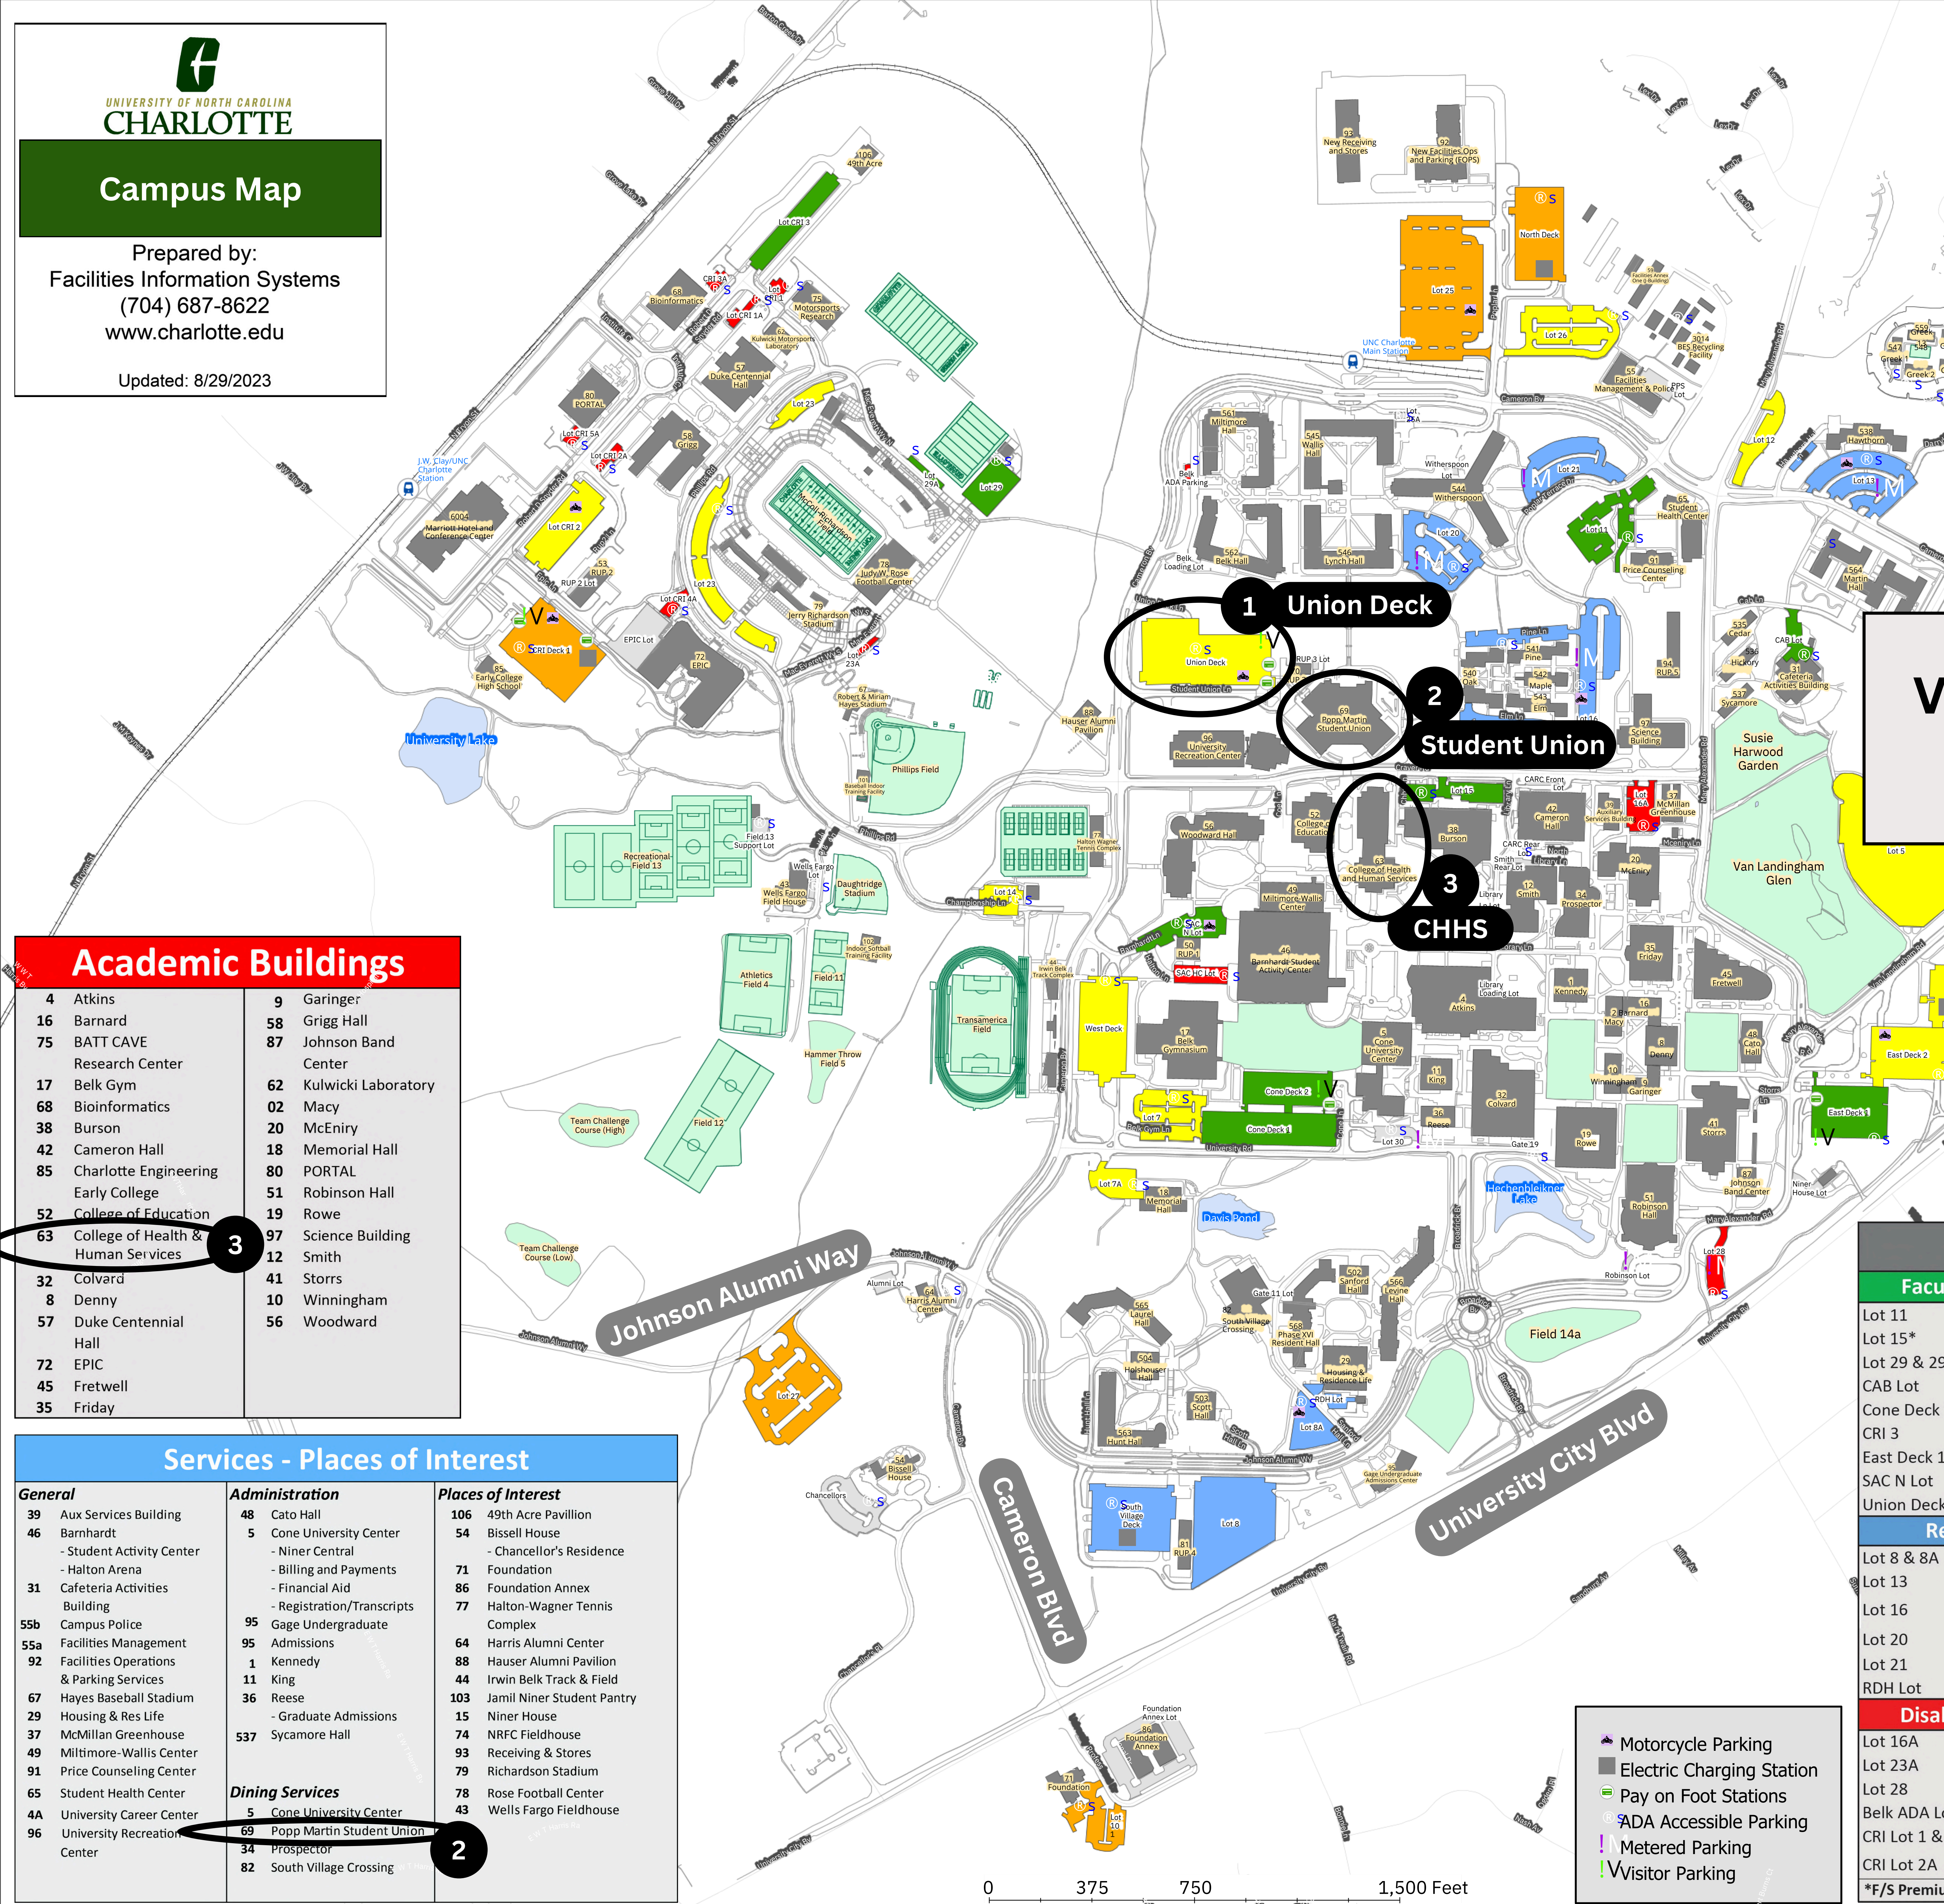

## Park in Union Deck: 1

- Can be found on most GPS apps:
  - "UNCC Union Deck"
- Visitor parking on levels 4-6
- Must take parking ticket
- Take skywalk to Student Union on Level 6

## Student Union: 2

- Take elevators or stairs to 1st floor
- Dining and coffee available
  - Starbucks, Bojangles, Social 704, Union Market
- Exit front of building (left of Starbucks)
- Cross Craver Rd
- CHHS first building on the left

### Academic Buildings

4 Atkins	9 Garinger
16 Barnard	58 Grigg Hall
75 BATT CAVE Research Center	87 Johnson Band Center
17 Belk Gym	62 Kulwicki Laboratory
68 Bioinformatics	02 Macy
38 Burson	20 McEniry
42 Cameron Hall	18 Memorial Hall
85 Charlotte Engineering	80 PORTAL
Early College	51 Robinson Hall
52 College of Education	19 Rowe
63 College of Health & Human Services	97 Science Building
32 Colvard	12 Smith
8 Denny	41 Storrs
57 Duke Centennial Hall	10 Winingham
72 EPIC	56 Woodward
45 Fretwell	
35 Friday	

### Parking Areas

Faculty & Staff (F/S)	Commuter & F/S	Visitor Parking
Lot 11	Lot 4A	<b>Pay on Foot Stations:</b> Cone Deck 2** - Rooftop CRI Deck 1** East Deck 1 Union Deck** - Levels 4 & 6
Lot 15*	Lot 5 & 5A	
Lot 29 & 29A	Lot 7 & 7A	
CAB Lot	Lot 12	
Cone Deck 1 & 2*	Lot 14	
CRI 3	Lot 23	
East Deck 1	Lot 26	
SAC N Lot	CRI 2	
Union Deck Levels 4-6*	East Deck 2 & 3	
	Union Deck	
	West Deck	<b>Metered:</b> Lot 4 Lot 13 Lot 16 Lot 20 Lot 21 Lot 28** Lot 30** Greek Village Lot Robinson Hall Lot
	South Village Deck	
	Resident Commuter, & F/S	
	Lot 6	
	Lot 25	
	Lot 27	
	Lot 101	
	CRI Deck 1	
	North Deck	